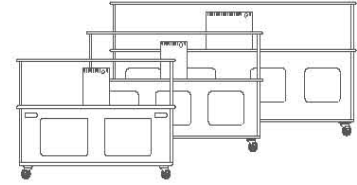

Touch Tank Comparison Chart

SMALL TOUCH TANK

Tank Size: 50 gallon
 Length: 54" (137.16cm)
 Height: 36" (91.44cm)
 Width: 26" (66.04cm)

Price	
\$7000.00	Small Touch Tank
\$500.00	Locking Lid
Crating & Shipping~Call for Quote	

MEDIUM TOUCH TANK

Tank Size: 100 gallon
 Length: 60" (152.4cm)
 Height: 36" (91.44cm)
 Width: 32" (81.28cm)

Price	
\$8000.00	Medium Touch Tank
\$700.00	Locking Lid
Crating & Shipping~Call for Quote	

LARGE TOUCH TANK

Tank Size: 150 gallon
 Length: 84" (213.36cm)
 Height: 36" (91.44cm)
 Width: 32" (81.28cm)

Price	
\$10,000.00	Large Touch Tank

SEA-BUS - Marine Ecological Habitat touch tank

SIDE VIEW

FRONT VIEW

8.0

Product Description:

REAR VIEW

SEA_BUS_SPECIFICATIONS

- _Top Tank Capacity: 17g
- _Filtration Capacity: 2g
- _Top Tank Weight: 30lb
- _Base Weight: 125
- _115 Volt AC Operation