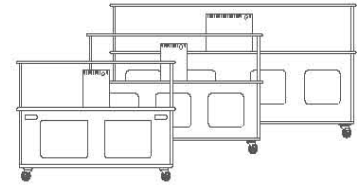

Touch Tank Comparison Chart

SMALL TOUCH TANK

Tank Size: 50 gallon
 Length: 54" (137.16cm)
 Height: 36" (91.44cm)
 Width: 26" (66.04cm)

| | |
|-----------------------------------|------------------|
| Price | |
| \$7000.00 | Small Touch Tank |
| \$500.00 | Locking Lid |
| Crating & Shipping~Call for Quote | |

MEDIUM TOUCH TANK

Tank Size: 100 gallon
 Length: 60" (152.4cm)
 Height: 36" (91.44cm)
 Width: 32" (81.28cm)

| | |
|-----------------------------------|-------------------|
| Price | |
| \$8000.00 | Medium Touch Tank |
| \$700.00 | Locking Lid |
| Crating & Shipping~Call for Quote | |

LARGE TOUCH TANK

Tank Size: 150 gallon
 Length: 84" (213.36cm)
 Height: 36" (91.44cm)
 Width: 32" (81.28cm)

| | |
|-------------|------------------|
| Price | |
| \$10,000.00 | Large Touch Tank |

SEA-BUS - Marine Ecological Habitat's portable touch tank

REAR VIEW

SEA_BUS_SPECIFICATIONS

- _Top Tank Capacity: 17g
- _Filtration Capacity: 2g
- _Top Tank Weight: 30lb
- _Base Weight: 125
- _115 Volt AC Operation