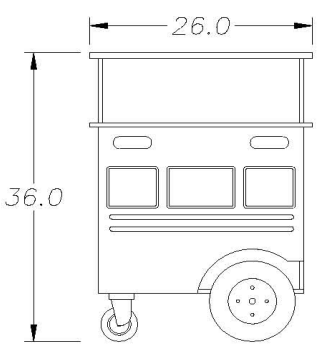

MEDIUM TOUCH TANK

Tank Size: 100 gallon
 Length: 60" (152.4cm)
 Height: 36" (91.44cm)
 Width: 32" (81.28cm)

| | |
|-----------------------------------|-------------------|
| Price | |
| \$8000.00 | Medium Touch Tank |
| \$700.00 | Locking Lid |
| Crating & Shipping~Call for Quote | |

LARGE TOUCH TANK

Tank Size: 150 gallon
 Length: 84" (213.36cm)
 Height: 36" (91.44cm)
 Width: 32" (81.28cm)

| | |
|-------------|------------------|
| Price | |
| \$10,000.00 | Large Touch Tank |

SEA-BUS - Marine Ecological Habitat's portable touch tank

REAR VIEW

SEA_BUS_SPECIFICATIONS

- _Top Tank Capacity: 17g
- _Filtration Capacity: 2g
- _Top Tank Weight: 30lb
- _Base Weight: 125
- _115 Volt AC Operation