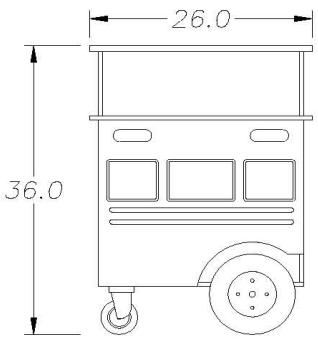

MEDIUM TOUCH TANK

Tank Size: 100 gallon
 Length: 60" (152.4cm)
 Height: 36" (91.44cm)
 Width: 32" (81.28cm)

Price	
\$8000.00	Medium Touch Tank
\$700.00	Locking Lid
Crating & Shipping~Call for Quote	

LARGE TOUCH TANK

Tank Size: 150 gallon
 Length: 84" (213.36cm)
 Height: 36" (91.44cm)
 Width: 32" (81.28cm)

Price	
\$10,000.00	Large Touch Tank

SEA-BUS - Marine Ecological Habitat touch tank

SIDE VIEW

FRONT VIEW

8.0

Product Description:

REAR VIEW

SEA_BUS_SPECIFICATIONS

- _Top Tank Capacity: 17g
- _Filtration Capacity: 2g
- _Top Tank Weight: 30lb
- _Base Weight: 125
- _115 Volt AC Operation