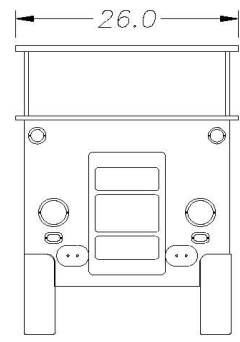

**REAR VIEW**

SEA\_BUS\_SPECIFICATIONS

- \_Top Tank Capacity: 17g
- \_Filtration Capacity: 2g
- \_Top Tank Weight: 30lb
- \_Base Weight: 125
- \_115 Volt AC Operation