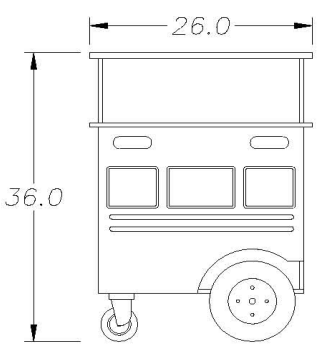

MEDIUM TOUCH TANK

Tank Size: 100 gallon
 Length: 60" (152.4cm)
 Height: 36" (91.44cm)
 Width: 32" (81.28cm)

Price	
\$8000.00	Medium Touch Tank
\$700.00	Locking Lid
Crating & Shipping~Call for Quote	

LARGE TOUCH TANK

Tank Size: 150 gallon
 Length: 84" (213.36cm)
 Height: 36" (91.44cm)
 Width: 32" (81.28cm)

Price	
\$10,000.00	Large Touch Tank

SEA-BUS - Marine Ecological Habitat's portable touch tank

SIDE VIEW

FRONT VIEW

REAR VIEW

SEA_BUS_SPECIFICATIONS

- _Top Tank Capacity: 17g
- _Filtration Capacity: 2g
- _Top Tank Weight: 30lb
- _Base Weight: 125
- _115 Volt AC Operation