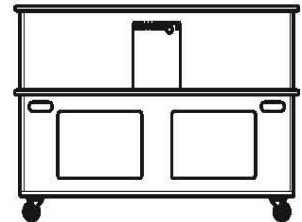

Touch Tank Comparison Chart

SMALL TOUCH TANK

Tank Size: 50 gallon
 Length: 54" (137.16cm)
 Height: 36" (91.44cm)
 Width: 26" (66.04cm)

Price	
\$7000.00	Small Touch Tank
\$500.00	Locking Lid
Crating & Shipping~Call for Quote	

MEDIUM TOUCH TANK

Tank Size: 100 gallon
 Length: 60" (152.4cm)
 Height: 36" (91.44cm)
 Width: 32" (81.28cm)

Price	
\$8000.00	Medium Touch Tank
\$700.00	Locking Lid
Crating & Shipping~Call for Quote	

LARGE TOUCH TANK

Tank Size: 150 gallon
 Length: 84" (213.36cm)
 Height: 36" (91.44cm)
 Width: 32" (81.28cm)

Price	
\$10,000.00	Large Touch Tank

SEA-BUS - Marine Ecological Habitat Outreach marine tank

SIDE VIEW

FRONT VIEW