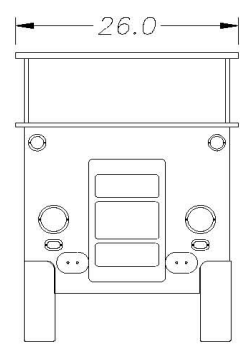

Tank Size: 150 gallon
 Length: 84" (213.36cm)
 Height: 36" (91.44cm)
 Width: 32" (81.28cm)

Price	
\$10,000.00	Large Touch Tank

SEA-BUS - Marine Ecological Habitat's portable touch tank

SIDE VIEW

FRONT VIEW

REAR VIEW

SEA_BUS_SPECIFICATIONS

- _Top Tank Capacity: 17g
- _Filtration Capacity: 2g
- _Top Tank Weight: 30lb
- _Base Weight: 125
- _115 Volt AC Operation