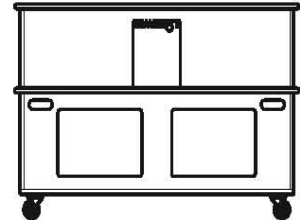

Touch Tank Comparison Chart

SMALL TOUCH TANK

Tank Size: 50 gallon
 Length: 54" (137.16cm)
 Height: 36" (91.44cm)
 Width: 26" (66.04cm)

Price	
\$7000.00	Small Touch Tank
\$500.00	Locking Lid
Crating & Shipping~Call for Quote	

MEDIUM TOUCH TANK

Tank Size: 100 gallon
 Length: 60" (152.4cm)
 Height: 36" (91.44cm)
 Width: 32" (81.28cm)

Price	
\$8000.00	Medium Touch Tank
\$700.00	Locking Lid
Crating & Shipping~Call for Quote	

LARGE TOUCH TANK

Tank Size: 150 gallon
 Length: 84" (213.36cm)
 Height: 36" (91.44cm)
 Width: 32" (81.28cm)

Price	
\$10,000.00	Large Touch Tank

SEA-BUS - Marine Ecological Habitat touch tank

SIDE VIEW

FRONT VIEW

8.0

Product Description: