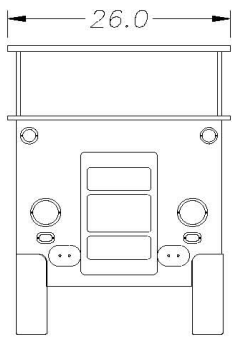

Tank Size: 150 gallon
 Length: 84" (213.36cm)
 Height: 36" (91.44cm)
 Width: 32" (81.28cm)

Price	
\$10,000.00	Large Touch Tank

SEA-BUS - Marine Ecological Habitat touch tank

SIDE VIEW

FRONT VIEW

8.0

Product Description:

REAR VIEW

SEA_BUS_SPECIFICATIONS

- _Top Tank Capacity: 17g
- _Filtration Capacity: 2g
- _Top Tank Weight: 30lb
- _Base Weight: 125
- _115 Volt AC Operation