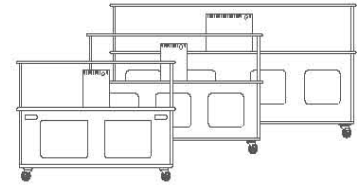

Touch Tank Comparison Chart

SMALL TOUCH TANK

Tank Size: 50 gallon
 Length: 54" (137.16cm)
 Height: 36" (91.44cm)
 Width: 26" (66.04cm)

Price	
\$7000.00	Small Touch Tank
\$500.00	Locking Lid
Crating & Shipping~Call for Quote	

MEDIUM TOUCH TANK

Tank Size: 100 gallon
 Length: 60" (152.4cm)
 Height: 36" (91.44cm)
 Width: 32" (81.28cm)

Price	
\$8000.00	Medium Touch Tank
\$700.00	Locking Lid
Crating & Shipping~Call for Quote	

LARGE TOUCH TANK

Tank Size: 150 gallon
 Length: 84" (213.36cm)
 Height: 36" (91.44cm)
 Width: 32" (81.28cm)

Price	
\$10,000.00	Large Touch Tank

SEA-BUS - Marine Ecological Habitat Outreach marine tank

SIDE VIEW

FRONT VIEW

REAR VIEW

SEA_BUS_SPECIFICATIONS

- _Top Tank Capacity: 17g
- _Filtration Capacity: 2g
- _Top Tank Weight: 30lb
- _Base Weight: 125
- _115 Volt AC Operation