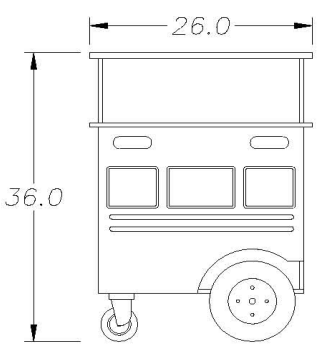

MEDIUM TOUCH TANK

Tank Size: 100 gallon
 Length: 60" (152.4cm)
 Height: 36" (91.44cm)
 Width: 32" (81.28cm)

Price	
\$8000.00	Medium Touch Tank
\$700.00	Locking Lid
Crating & Shipping~Call for Quote	

LARGE TOUCH TANK

Tank Size: 150 gallon
 Length: 84" (213.36cm)
 Height: 36" (91.44cm)
 Width: 32" (81.28cm)

Price	
\$10,000.00	Large Touch Tank

SEA-BUS - Marine Ecological Habitat Outreach marine tank

SIDE VIEW

FRONT VIEW

REAR VIEW

SEA_BUS_SPECIFICATIONS

- _Top Tank Capacity: 17g
- _Filtration Capacity: 2g
- _Top Tank Weight: 30lb
- _Base Weight: 125
- _115 Volt AC Operation