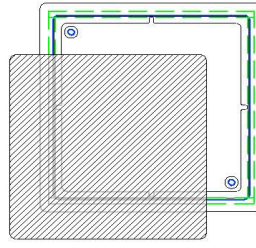

SEA-BUS - Marine Ecological Habitat's portable touch tank

SIDE VIEW

FRONT VIEW

8.0

Product Description:

Marine Ecological Habitat's Sea-Bus is a portable outreach platform and display system for aquatic livestock.

Designed both to support marine and fresh water aquatic livestock. The Sea-Bus uses a self contained water chiller and mixed media canister filter to keep the water clean and cool for the display livestock.

REAR VIEW

SEA_BUS_SPECIFICATIONS

- _Top Tank Capacity: 17g
- _Filtration Capacity: 2g
- _Top Tank Weight: 30lb
- _Base Weight: 125
- _115 Volt AC Operation