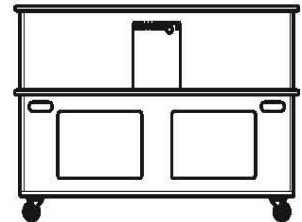

Touch Tank Comparison Chart

SMALL TOUCH TANK

Tank Size: 50 gallon
 Length: 54" (137.16cm)
 Height: 36" (91.44cm)
 Width: 26" (66.04cm)

Price	
\$7000.00	Small Touch Tank
\$500.00	Locking Lid
Crating & Shipping~Call for Quote	

MEDIUM TOUCH TANK

Tank Size: 100 gallon
 Length: 60" (152.4cm)
 Height: 36" (91.44cm)
 Width: 32" (81.28cm)

Price	
\$8000.00	Medium Touch Tank
\$700.00	Locking Lid
Crating & Shipping~Call for Quote	

LARGE TOUCH TANK

Tank Size: 150 gallon
 Length: 84" (213.36cm)
 Height: 36" (91.44cm)
 Width: 32" (81.28cm)

Price	
\$10,000.00	Large Touch Tank

SEA-BUS - Marine Ecological Habitat's portable touch tank

SIDE VIEW

FRONT VIEW