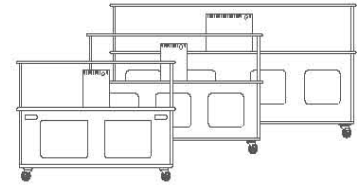

Touch Tank Comparison Chart

SMALL TOUCH TANK

Tank Size: 50 gallon
 Length: 54" (137.16cm)
 Height: 36" (91.44cm)
 Width: 26" (66.04cm)

Price	
\$7000.00	Small Touch Tank
\$500.00	Locking Lid
Crating & Shipping~Call for Quote	

MEDIUM TOUCH TANK

Tank Size: 100 gallon
 Length: 60" (152.4cm)
 Height: 36" (91.44cm)
 Width: 32" (81.28cm)

Price	
\$8000.00	Medium Touch Tank
\$700.00	Locking Lid
Crating & Shipping~Call for Quote	

LARGE TOUCH TANK

Tank Size: 150 gallon
 Length: 84" (213.36cm)
 Height: 36" (91.44cm)
 Width: 32" (81.28cm)

Price	
\$10,000.00	Large Touch Tank

SIDE VIEW

FRONT VIEW

8.0

Product Description:

Marine Ecological Habitat's Sea-Bus is a portable outreach platform and display system for aquatic livestock.

REAR VIEW

SEA_BUS_SPECIFICATIONS

- _Top Tank Capacity: 17g
- _Filtration Capacity: 2g
- _Top Tank Weight: 30lb
- _Base Weight: 125
- _115 Volt AC Operation