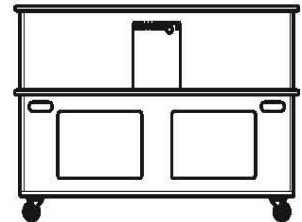

Touch Tank Comparison Chart

SMALL TOUCH TANK

Tank Size: 50 gallon
 Length: 54" (137.16cm)
 Height: 36" (91.44cm)
 Width: 26" (66.04cm)

| | |
|-----------------------------------|------------------|
| Price | |
| \$7000.00 | Small Touch Tank |
| \$500.00 | Locking Lid |
| Crating & Shipping~Call for Quote | |

MEDIUM TOUCH TANK

Tank Size: 100 gallon
 Length: 60" (152.4cm)
 Height: 36" (91.44cm)
 Width: 32" (81.28cm)

| | |
|-----------------------------------|-------------------|
| Price | |
| \$8000.00 | Medium Touch Tank |
| \$700.00 | Locking Lid |
| Crating & Shipping~Call for Quote | |

LARGE TOUCH TANK

Tank Size: 150 gallon
 Length: 84" (213.36cm)
 Height: 36" (91.44cm)
 Width: 32" (81.28cm)

| | |
|-------------|------------------|
| Price | |
| \$10,000.00 | Large Touch Tank |

SEA-BUS - Marine Ecological Habitat's portable touch tank