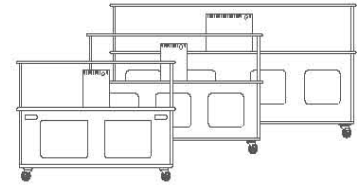

Touch Tank Comparison Chart

SMALL TOUCH TANK

Tank Size: 50 gallon
 Length: 54" (137.16cm)
 Height: 36" (91.44cm)
 Width: 26" (66.04cm)

Price	
\$7000.00	Small Touch Tank
\$500.00	Locking Lid
Crating & Shipping~Call for Quote	

MEDIUM TOUCH TANK

Tank Size: 100 gallon
 Length: 60" (152.4cm)
 Height: 36" (91.44cm)
 Width: 32" (81.28cm)

Price	
\$8000.00	Medium Touch Tank
\$700.00	Locking Lid
Crating & Shipping~Call for Quote	

LARGE TOUCH TANK

Tank Size: 150 gallon
 Length: 84" (213.36cm)
 Height: 36" (91.44cm)
 Width: 32" (81.28cm)

Price	
\$10,000.00	Large Touch Tank

SEA-BUS - Marine Ecological Habitat's portable touch tank

SIDE VIEW

FRONT VIEW

REAR VIEW

SEA_BUS_SPECIFICATIONS

- _Top Tank Capacity: 17g
- _Filtration Capacity: 2g
- _Top Tank Weight: 30lb
- _Base Weight: 125
- _115 Volt AC Operation