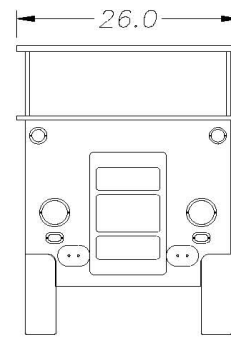

Tank Size: 150 gallon
 Length: 84" (213.36cm)
 Height: 36" (91.44cm)
 Width: 32" (81.28cm)

Price	
\$10,000.00	Large Touch Tank

SIDE VIEW

FRONT VIEW

8.0

Product Description:

Marine Ecological Habitat's Sea-Bus is a portable outreach platform and display system for aquatic livestock.

REAR VIEW

SEA_BUS_SPECIFICATIONS

- _Top Tank Capacity: 17g
- _Filtration Capacity: 2g
- _Top Tank Weight: 30lb
- _Base Weight: 125
- _115 Volt AC Operation