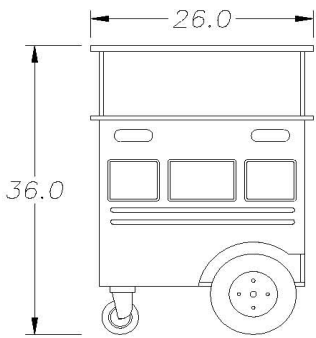

MEDIUM TOUCH TANK

Tank Size: 100 gallon
 Length: 60" (152.4cm)
 Height: 36" (91.44cm)
 Width: 32" (81.28cm)

Price	
\$8000.00	Medium Touch Tank
\$700.00	Locking Lid
Crating & Shipping~Call for Quote	

LARGE TOUCH TANK

Tank Size: 150 gallon
 Length: 84" (213.36cm)
 Height: 36" (91.44cm)
 Width: 32" (81.28cm)

Price	
\$10,000.00	Large Touch Tank

SIDE VIEW

FRONT VIEW

8.0

Product Description:

Marine Ecological Habitat's Sea-Bus is a portable outreach platform and display system for aquatic livestock.

REAR VIEW

SEA_BUS_SPECIFICATIONS

- _Top Tank Capacity: 17g
- _Filtration Capacity: 2g
- _Top Tank Weight: 30lb
- _Base Weight: 125
- _115 Volt AC Operation