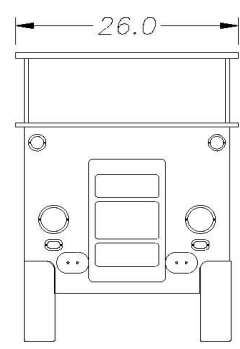

Product Description:

Marine Ecological Habitat's Sea-Bus is a portable outreach platform and display system for aquatic livestock.

Designed both to support marine and fresh water aquatic livestock. The Sea-Bus uses a self contained water chiller and mixed media canister filter to keep the water clean and cool for the display livestock.