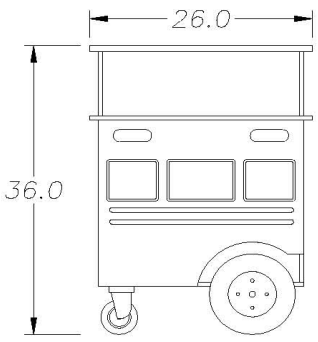

### MEDIUM TOUCH TANK

Tank Size: 100 gallon  
 Length: 60" (152.4cm)  
 Height: 36" (91.44cm)  
 Width: 32" (81.28cm)

Price	
\$8000.00	Medium Touch Tank
\$700.00	Locking Lid
Crating & Shipping~Call for Quote	

### LARGE TOUCH TANK

Tank Size: 150 gallon  
 Length: 84" (213.36cm)  
 Height: 36" (91.44cm)  
 Width: 32" (81.28cm)

Price	
\$10,000.00	Large Touch Tank

**SEA-BUS** - Marine Ecological Habitat touch tank

**REAR VIEW**

SEA\_BUS\_SPECIFICATIONS

- \_Top Tank Capacity: 17g
- \_Filtration Capacity: 2g
- \_Top Tank Weight: 30lb
- \_Base Weight: 125
- \_115 Volt AC Operation