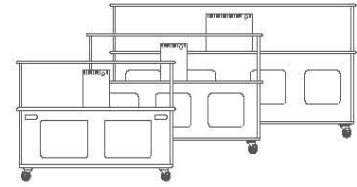

## Touch Tank Comparison Chart

### SMALL TOUCH TANK

Tank Size: 50 gallon  
 Length: 54" (137.16cm)  
 Height: 36" (91.44cm)  
 Width: 26" (66.04cm)

Price	
\$7000.00	Small Touch Tank
\$500.00	Locking Lid
Crating & Shipping~Call for Quote	

### MEDIUM TOUCH TANK

Tank Size: 100 gallon  
 Length: 60" (152.4cm)  
 Height: 36" (91.44cm)  
 Width: 32" (81.28cm)

Price	
\$8000.00	Medium Touch Tank
\$700.00	Locking Lid
Crating & Shipping~Call for Quote	