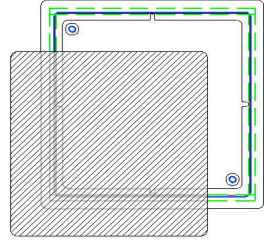

MEDIUM TOUCH TANK

Tank Size: 100 gallon
 Length: 60" (152.4cm)
 Height: 36" (91.44cm)
 Width: 32" (81.28cm)

Price	
\$8000.00	Medium Touch Tank
\$700.00	Locking Lid
Crating & Shipping~Call for Quote	

LARGE TOUCH TANK

Tank Size: 150 gallon
 Length: 84" (213.36cm)
 Height: 36" (91.44cm)
 Width: 32" (81.28cm)

Price	
\$10,000.00	Large Touch Tank

SIDE VIEW

FRONT VIEW

8.0

Product Description:

Marine Ecological Habitat's Sea-Bus is a portable outreach platform and display system for aquatic livestock.

REAR VIEW

SEA_BUS_SPECIFICATIONS

- _Top Tank Capacity: 17g
- _Filtration Capacity: 2g
- _Top Tank Weight: 30lb
- _Base Weight: 125
- _115 Volt AC Operation