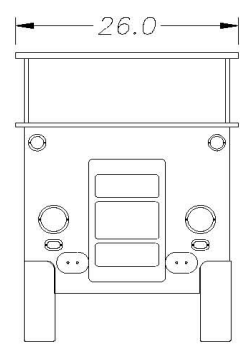

LARGE TOUCH TANK

Tank Size: 150 gallon
 Length: 84" (213.36cm)
 Height: 36" (91.44cm)
 Width: 32" (81.28cm)

| | |
|-------------|------------------|
| Price | |
| \$10,000.00 | Large Touch Tank |

SEA-BUS - Marine Ecological Habitat's portable touch tank

REAR VIEW

SEA_BUS_SPECIFICATIONS

- _Top Tank Capacity: 17g
- _Filtration Capacity: 2g
- _Top Tank Weight: 30lb
- _Base Weight: 125
- _115 Volt AC Operation