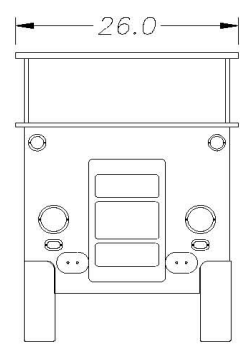

Tank Size: 150 gallon
 Length: 84" (213.36cm)
 Height: 36" (91.44cm)
 Width: 32" (81.28cm)

Price	
\$10,000.00	Large Touch Tank

SEA-BUS - Marine Ecological Habitat Outreach marine tank

SIDE VIEW

FRONT VIEW

REAR VIEW

SEA_BUS_SPECIFICATIONS

- _Top Tank Capacity: 17g
- _Filtration Capacity: 2g
- _Top Tank Weight: 30lb
- _Base Weight: 125
- _115 Volt AC Operation