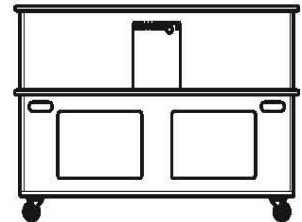

Touch Tank Comparison Chart

SMALL TOUCH TANK

Tank Size: 50 gallon
 Length: 54" (137.16cm)
 Height: 36" (91.44cm)
 Width: 26" (66.04cm)

Price	
\$7000.00	Small Touch Tank
\$500.00	Locking Lid
Crating & Shipping~Call for Quote	

MEDIUM TOUCH TANK

Tank Size: 100 gallon
 Length: 60" (152.4cm)
 Height: 36" (91.44cm)
 Width: 32" (81.28cm)

Price	
\$8000.00	Medium Touch Tank
\$700.00	Locking Lid
Crating & Shipping~Call for Quote	

LARGE TOUCH TANK

Tank Size: 150 gallon
 Length: 84" (213.36cm)
 Height: 36" (91.44cm)
 Width: 32" (81.28cm)

Price	
\$10,000.00	Large Touch Tank

SIDE VIEW

FRONT VIEW

8.0

Product Description:

Marine Ecological Habitat's Sea-Bus is a portable outreach platform and display system for aquatic livestock.