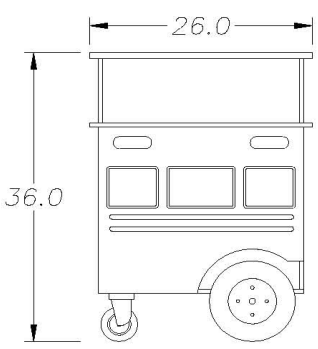

### MEDIUM TOUCH TANK

Tank Size: 100 gallon  
 Length: 60" (152.4cm)  
 Height: 36" (91.44cm)  
 Width: 32" (81.28cm)

Price	
\$8000.00	Medium Touch Tank
\$700.00	Locking Lid
Crating & Shipping~Call for Quote	

### LARGE TOUCH TANK

Tank Size: 150 gallon  
 Length: 84" (213.36cm)  
 Height: 36" (91.44cm)  
 Width: 32" (81.28cm)

Price	
\$10,000.00	Large Touch Tank

**SEA-BUS** - Marine Ecological Habitat's portable touch tank

**REAR VIEW**

SEA\_BUS\_SPECIFICATIONS

- \_Top Tank Capacity: 17g
- \_Filtration Capacity: 2g
- \_Top Tank Weight: 30lb
- \_Base Weight: 125
- \_115 Volt AC Operation