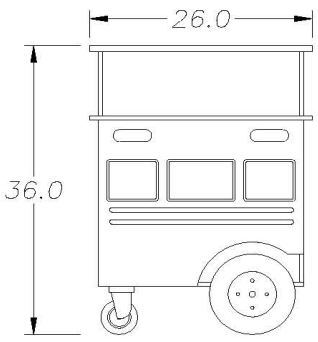

### MEDIUM TOUCH TANK

Tank Size: 100 gallon  
 Length: 60" (152.4cm)  
 Height: 36" (91.44cm)  
 Width: 32" (81.28cm)

Price	
\$8000.00	Medium Touch Tank
\$700.00	Locking Lid
Crating & Shipping~Call for Quote	

### LARGE TOUCH TANK

Tank Size: 150 gallon  
 Length: 84" (213.36cm)  
 Height: 36" (91.44cm)  
 Width: 32" (81.28cm)

Price	
\$10,000.00	Large Touch Tank

**SEA-BUS** - Marine Ecological Habitat's portable touch tank

**REAR VIEW**

SEA\_BUS\_SPECIFICATIONS

- \_Top Tank Capacity: 17g
- \_Filtration Capacity: 2g
- \_Top Tank Weight: 30lb
- \_Base Weight: 125
- \_115 Volt AC Operation