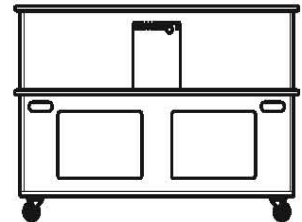

## Touch Tank Comparison Chart

### SMALL TOUCH TANK

Tank Size: 50 gallon  
 Length: 54" (137.16cm)  
 Height: 36" (91.44cm)  
 Width: 26" (66.04cm)

Price	
\$7000.00	Small Touch Tank
\$500.00	Locking Lid
Crating & Shipping~Call for Quote	

### MEDIUM TOUCH TANK

Tank Size: 100 gallon  
 Length: 60" (152.4cm)  
 Height: 36" (91.44cm)  
 Width: 32" (81.28cm)

Price	
\$8000.00	Medium Touch Tank
\$700.00	Locking Lid
Crating & Shipping~Call for Quote	